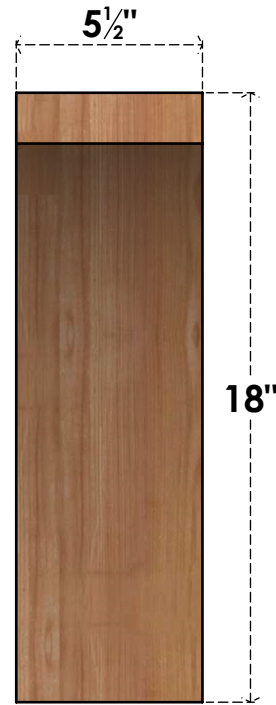

BRC06X18X18THR00SWR

5 1/2"W X 18"D X 18"H THORTON SMOOTH BRACE, WESTERN RED CEDAR

SIDE

FRONT

EKENA MILLWORK
2300 WEST MAIN ST.
CLARKSVILLE, TX 75426
TOLL FREE: 866-607-0453
WWW.EKENAMILLWORK.COM

NOTES

1. INSTALLATION TO BE COMPLETED IN ACCORDANCE WITH MANUFACTURER'S SPECIFICATIONS.
2. DRAWING MAY NOT BE TO SCALE
3. THIS DRAWING IS INTENDED FOR DESIGN AND PLANNING PURPOSES ONLY.
4. ALL INFORMATION CONTAINED HEREIN WAS CURRENT AT THE TIME OF DEVELOPMENT BUT MUST BE REVIEWED AND APPROVED BY THE PRODUCT MANUFACTURER TO BE CONSIDERED ACCURATE.
5. PRODUCTS ARE NOT KILN DRIED. THIS ITEM IS UNIQUE AND WILL CONTAIN THE NATURAL VARIATIONS THAT THE WOOD SPECIES OFFERS. THIS MAY RESULT IN VARIATIONS UP TO 1/4"