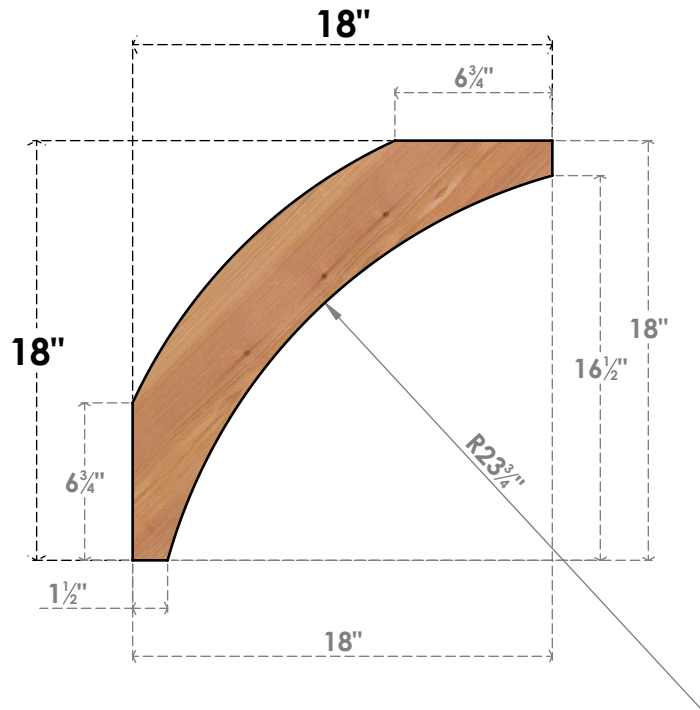

BRC06X18X18THR00SWR

5 1/2"W X 18"D X 18"H THORTON SMOOTH BRACE, WESTERN RED CEDAR

SIDE

FRONT

EKENA MILLWORK
2300 WEST MAIN ST.
CLARKSVILLE, TX 75426
TOLL FREE: 866-607-0453
WWW.EKENAMILLWORK.COM

NOTES

1. INSTALLATION TO BE COMPLETED IN ACCORDANCE WITH MANUFACTURER'S SPECIFICATIONS.
2. DRAWING MAY NOT BE TO SCALE
3. THIS DRAWING IS INTENDED FOR DESIGN AND PLANNING PURPOSES ONLY.
4. ALL INFORMATION CONTAINED HEREIN WAS CURRENT AT THE TIME OF DEVELOPMENT BUT MUST BE REVIEWED AND APPROVED BY THE PRODUCT MANUFACTURER TO BE CONSIDERED ACCURATE.
5. PRODUCTS ARE NOT KILN DRIED. THIS ITEM IS UNIQUE AND WILL CONTAIN THE NATURAL VARIATIONS THAT THE WOOD SPECIES OFFERS. THIS MAY RESULT IN VARIATIONS UP TO 1/4"